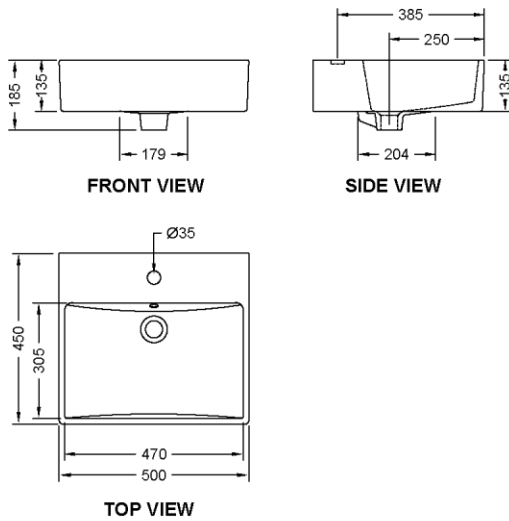

Sit-On Lavatory

PRODUCT FEATURES

- High gloss surface finishing
- Easy to clean surface profile

PRODUCT SPECIFICATIONS

- Dimension : 500 (L) x 450 (W) x 185 (H) mm
- Material : Vitreous China

TECHNICAL DRAWING

OPTIONAL FEATURE:

Anti-Bacterial
Technology