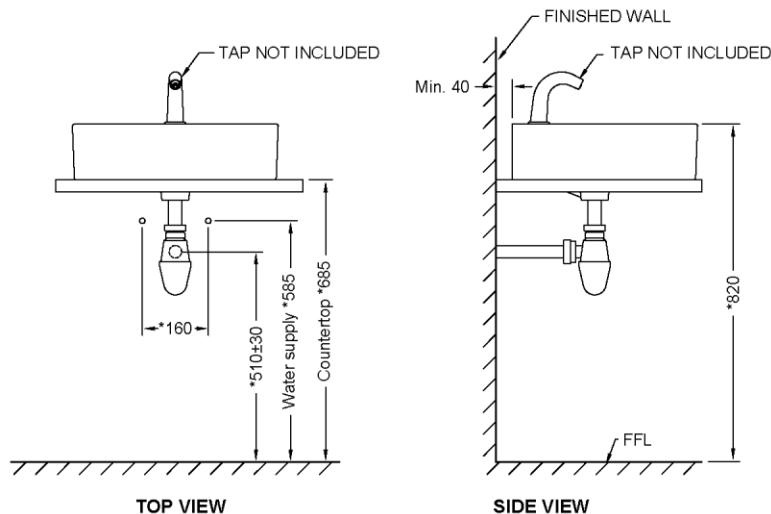

### PRODUCT SPECIFICATIONS

- Dimension : 500 (L) x 450 (W) x 185 (H) mm
- Material : Vitreous China

### TECHNICAL DRAWING

### INSTALLATION DETAILS

All dimensions in mm.  
\*DENOTES RECOMMENDED VALUE